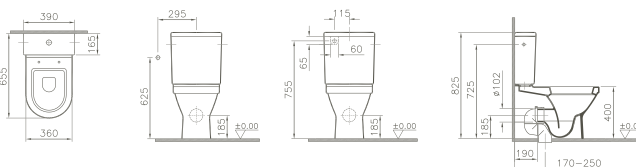

1. A 0585
2. B 5042