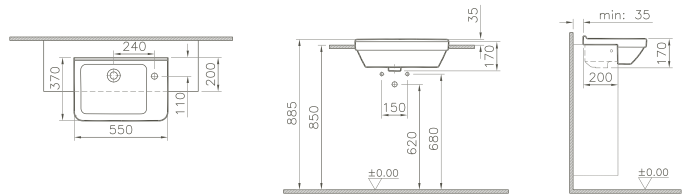

5340B003-

0029