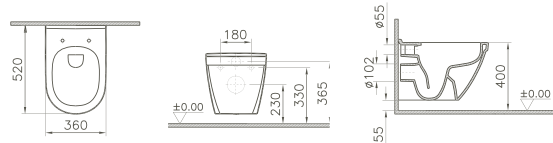

Sanitärkeramik/Ceramic sanitaryware

A 5321L003- B 5322L003-

1. A 7200
2. B 5042

A 5332L003- B 5322L003-

1. A 0585
2. B 5042

5740B003-

1. 0075

Vitra flush