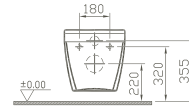

Sanitärkeramik/Ceramic sanitaryware

5318L003-

0075

5320L003-

0075

5319L003-

0075

5318L003-

0850

5319L003-

0850