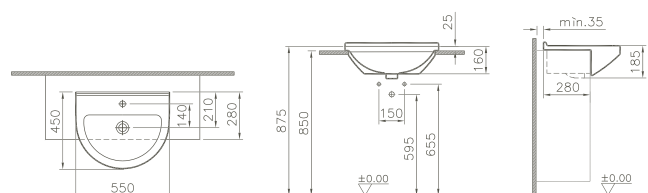

Sanitärkeramik/Ceramic sanitaryware

5301L003-

- 0001 ☒ ☐
- 0012 ☒ ☐
- 0016 ☒ ☒
- 0041 ☒ ☒

5302L003-

- 0001 ☒ ☐
- 0012 ☒ ☐
- 0016 ☒ ☒
- 0041 ☒ ☒

5303L003-

- 0001 ☒ ☐
- 0012 ☒ ☐
- 0016 ☒ ☒
- 0041 ☒ ☒

5307B003-

- 0001 ☒ ☐ ☒