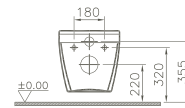

Sanitärkeramik/Ceramic sanitaryware

5318L003-

0075

5320L003-

0075

5319L003-

0075

5318L003-

0850

5319L003-

0850