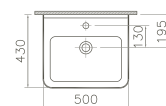

Sanitärkeramik/Ceramic sanitaryware

5343L003-

0012

0029

5344L003-

0012

0028

0029

5341L003-

0001

0012

5342L003-

0001

0012

5460L003-

0001