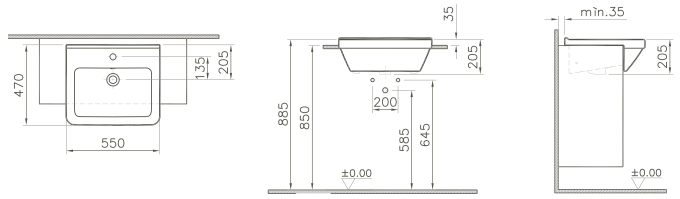

Sanitärkeramik/Ceramic sanitaryware

5598B003-

0001