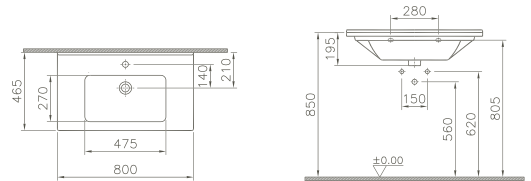

Sanitärkeramik/Ceramic sanitaryware

5598B003-

0001

5340B003-

0029

5407B003-

0001

5408B003-

0001

5479B003-

0001

5480B003-

0001