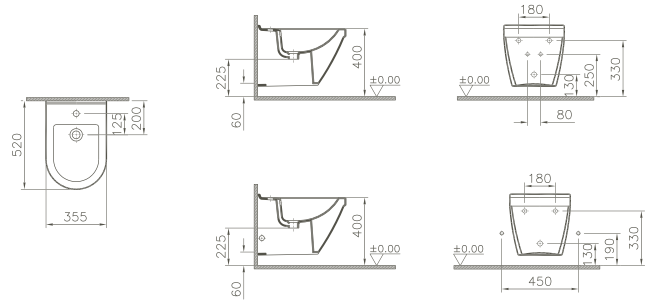

Sanitärkeramik/Ceramic sanitaryware

72-003-

- 301
- 309

5324L003-

- 0288
- 0290

5420L003-

- 0288
- 0290

5326B003-

0156

5327B003-

0156

Halbsäulen + Standsäule/Semi pedestal + Floor-standing pedestal

5315L003-0156

Halbsäule, klein/Semi pedestal, small
passende Waschtische/matching washbasins
5300, # 5308, # 5313, # 5341, # 5460

5316L003-0156

Halbsäule, groß/Semi pedestal, large
passende Waschtische/matching washbasins
5301, # 5302, # 5303, # 5309, # 5310, # 5311, # 5342

6936L003-7035

Standsäule/Floor-standing pedestal
passende Waschtische/matching washbasins
5300, # 5301, # 5302, # 5303, # 5306, # 5308, # 5309,
5310, # 5311, # 5313, # 5341, # 5342, # 5460