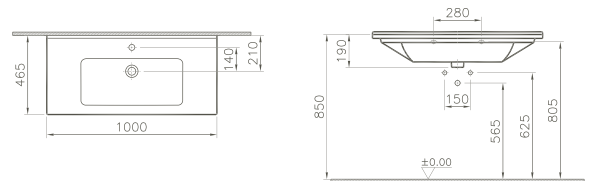

Sanitärkeramik/Ceramic sanitaryware

5598B003-

0001

5340B003-

0029

5407B003-

0001

5408B003-

0001

5479B003-

0001

5480B003-

0001