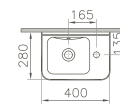

Sanitärkeramik/Ceramic sanitaryware

5343L003-

0012

0029

5344L003-

0012

0028

0029

5341L003-

0001

0012

5342L003-

0001

0012

5460L003-

0001