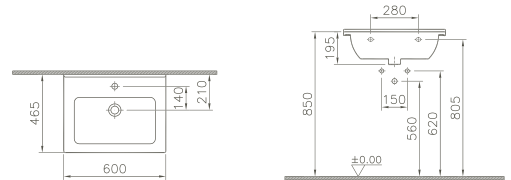

Sanitärkeramik/Ceramic sanitaryware

5598B003-

0001

5340B003-

0029

5407B003-

0001

5408B003-

0001

5479B003-

0001

5480B003-

0001