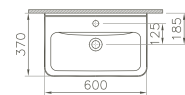

Sanitärkeramik/Ceramic sanitaryware

5343L003-

0012

0029

5344L003-

0012

0028

0029

5341L003-

0001

0012

5342L003-

0001

0012

5460L003-

0001