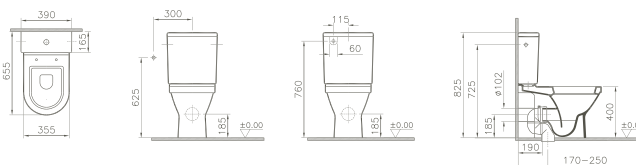

1. A 7200
2. B 5042