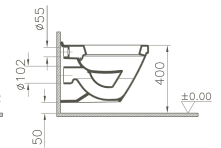

Sanitärkeramik/Ceramic sanitaryware

5318L003-

0075

5320L003-

0075

5319L003-

0075

5318L003-

0850

5319L003-

0850