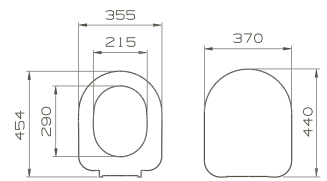

Sanitärkeramik/Ceramic sanitaryware

72-003-

- 301
- 309

5324L003-

- 0288
- 0290

5420L003-

- 0288
- 0290

5326B003-

0156

5327B003-

0156

Halbsäulen + Standsäule/Semi pedestal + Floor-standing pedestal

5315L003-0156

Halbsäule, klein/Semi pedestal, small
passende Waschtische/matching washbasins
5300, # 5308, # 5313, # 5341, # 5460

5316L003-0156

Halbsäule, groß/Semi pedestal, large
passende Waschtische/matching washbasins
5301, # 5302, # 5303, # 5309, # 5310, # 5311, # 5342

6936L003-7035

Standsäule/Floor-standing pedestal
passende Waschtische/matching washbasins
5300, # 5301, # 5302, # 5303, # 5306, # 5308, # 5309,
5310, # 5311, # 5313, # 5341, # 5342, # 5460