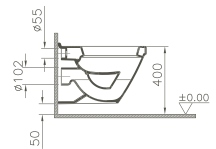

Sanitärkeramik/Ceramic sanitaryware

5318L003-

0075

5320L003-

0075

5319L003-

0075

5318L003-

0850

5319L003-

0850