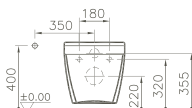

Sanitärkeramik/Ceramic sanitaryware

5318L003-

0075

5320L003-

0075

5319L003-

0075

5318L003-

0850

5319L003-

0850