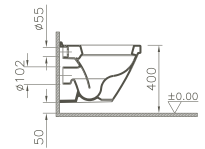

Sanitärkeramik/Ceramic sanitaryware

5318L003-

0075

5320L003-

0075

5319L003-

0075

5318L003-

0850

5319L003-

0850