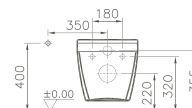

Sanitärkeramik/Ceramic sanitaryware

5318L003-

0075

5320L003-

0075

5319L003-

0075

5318L003-

0850

5319L003-

0850