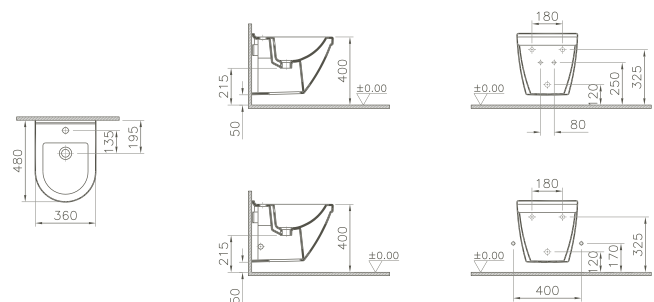

5326B003-

0156

5327B003-

0156