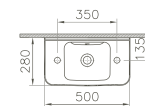

Sanitärkeramik/Ceramic sanitaryware

5343L003-

0012

0029

5344L003-

0012

0028

0029

5341L003-

0001

0012

5342L003-

0001

0012

5460L003-

0001