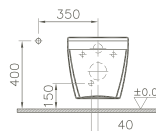

Sanitärkeramik/Ceramic sanitaryware

5318L003-

0075

5320L003-

0075

5319L003-

0075

5318L003-

0850

5319L003-

0850