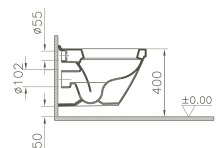

Sanitärkeramik/Ceramic sanitaryware

5318L003-

0075

5320L003-

0075

5319L003-

0075

5318L003-

0850

5319L003-

0850