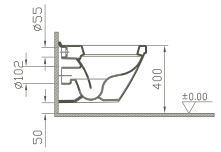

Sanitärkeramik/Ceramic sanitaryware

5318L003-

0075

5320L003-

0075

5319L003-

0075

5318L003-

0850

5319L003-

0850