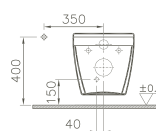

Sanitärkeramik/Ceramic sanitaryware

5318L003-

0075

5320L003-

0075

5319L003-

0075

5318L003-

0850

5319L003-

0850