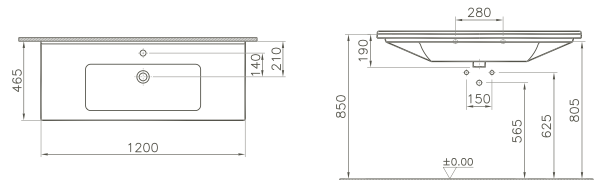

Sanitärkeramik/Ceramic sanitaryware

5598B003-

0001

5340B003-

0029

5407B003-

0001

5408B003-

0001

5479B003-

0001

5480B003-

0001