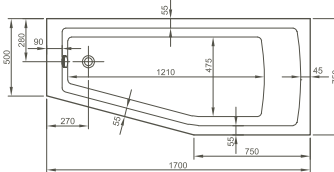

Raumsparwanne, Ecke links/Spacesaving Bathtub, corner left

52770001000