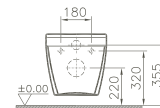

Sanitärkeramik/Ceramic sanitaryware

5318L003-

0075

5320L003-

0075

5319L003-

0075

5318L003-

0850

5319L003-

0850